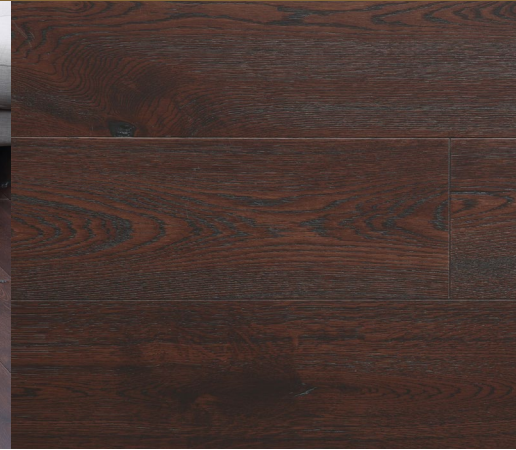

### Introduction

A dark intense earthy tone giving the Oak flooring a rich and complex colour palette.

| FEATURE                   | ELEGANT OAK   | PREMIÈRE OAK  |
|---------------------------|---|---|
| Species                   | Genuine French Oak  | Genuine French Oak  |
| Core Material             | Plantation Eucalyptus Ply   | Plantation Eucalyptus Ply   |
| Surface Feature           | Intense brush texture   | Subtle brush texture  |
| Appearance                | Rustic  | Rustic  |
| Lamella Wear Layer        | 4mm   | 2mm   |
| Certificate Of Origin     | Yes   | Yes   |
| Overall Thickness         | 15mm  | 12mm  |
| Width                     | 189mm   | 190mm   |
| Length                    | up to 1830mm  | up to 2100mm  |
| Weight                    | 667kg/m <sup>3</sup> or 22kg/carton                                   | 667kg/m <sup>3</sup> or 20kg/carton                                   |
| Coating                   | German UV cured Acrylic Lacquer incorporating Anti-Scratch technology | German UV cured Acrylic Lacquer incorporating Anti-Scratch technology |
| Gloss                     | Ultra Matt  | Ultra Matt  |
| Pack Size                 | 2.075m <sup>2</sup> /carton   | 2.394m <sup>2</sup> /carton   |
| Edge Profile              | Slightly Bevel  | Slightly Bevel  |
| Profile                   | Tongue & Groove   | Tongue & Groove   |
| Install Suitability       | Floating, direct glued, staples & nailed down                         | Floating, direct glued, staples & nailed down                         |
| Install Sub-Floor Heating | Yes   | Yes   |
| Install Over              | Wood, concrete, plywood & plywood over concrete                       | Wood, concrete, plywood & plywood over concrete                       |
| Colour Match Accessories  | Aluminium trims & MDF wrapped scotia                                  | Aluminium trims & MDF wrapped scotia                                  |