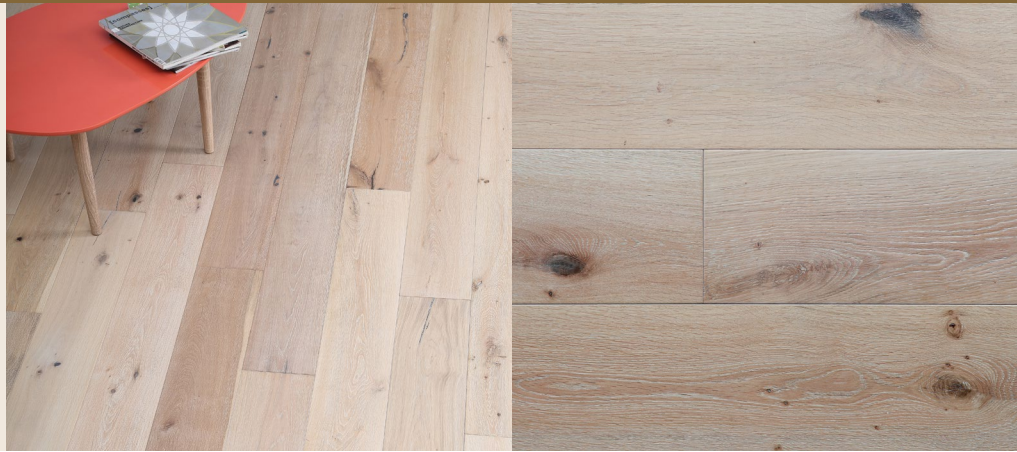

# White Wash

### Introduction

A dusting of white, which softens the natural Oak tones and brings a light and airy feel to any space.

FEATURE	ELEGANT OAK	PREMIÈRE OAK
Species	Genuine French Oak	Genuine French Oak
Core Material	Plantation Eucalyptus Ply	Plantation Eucalyptus Ply
Surface Feature	Intense brush texture	Subtle brush texture
Appearance	Rustic	Rustic
Lamella Wear Layer	4mm	2mm
Certificate Of Origin	Yes	Yes
Overall Thickness	15mm	12mm
Width	189mm	190mm
Length	up to 1830mm	up to 2100mm
Weight	667kg/m <sup>3</sup> or 22kg/carton	667kg/m <sup>3</sup> or 20kg/carton
Coating	German UV cured Acrylic Lacquer incorporating Anti-Scratch technology	German UV cured Acrylic Lacquer incorporating Anti-Scratch technology
Gloss	Ultra Matt	Ultra Matt
Pack Size	2.075m <sup>2</sup> /carton	2.394m <sup>2</sup> /carton
Edge Profile	Slightly Bevel	Slightly Bevel
Profile	Tongue & Groove	Tongue & Groove
Install Suitability	Floating, direct glued, staples & nailed down	Floating, direct glued, staples & nailed down
Install Sub-Floor Heating	Yes	Yes
Install Over	Wood, concrete, plywood & plywood over concrete	Wood, concrete, plywood & plywood over concrete
Colour Match Accessories	Aluminium trims & MDF wrapped scotia	Aluminium trims & MDF wrapped scotia