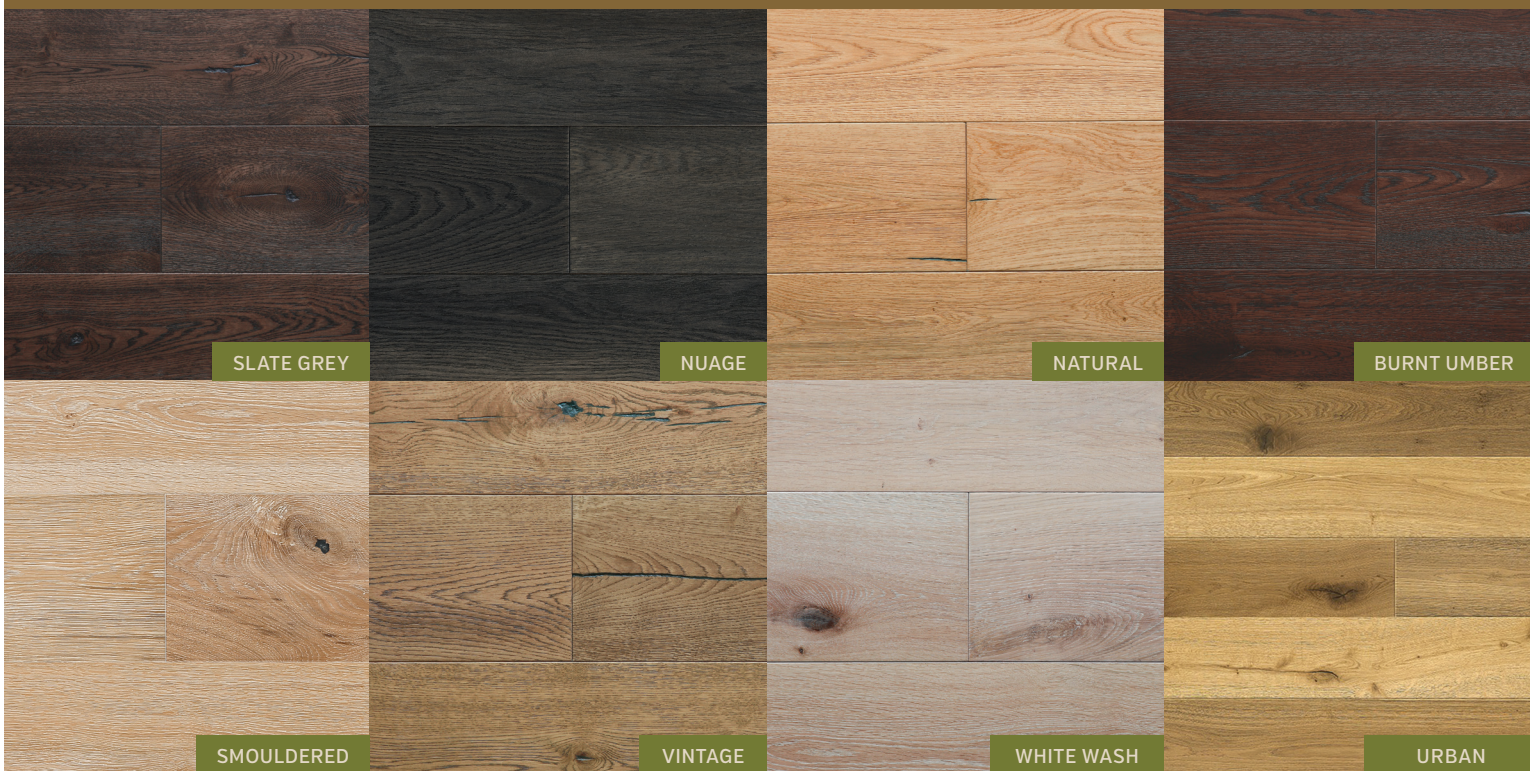

Elegant Oak

Première Oak

Capturing all the characteristics of France, this luxurious and contemporary French Oak engineered collection by Hurford Flooring, has been carefully chosen to complement any space, be it your home, commercial or retail.

Elegant Oak

Elegant Oak is a traditional tongue and groove engineered Oak floor. The flooring is manufactured using a genuine French Oak lamella sourced from forests in France.

Elegant Oak combines an intense wire brush textured finish with a chic stain to add a touch of flair to any room without over powering it. The 189mm wide boards have a slight bevel on each edge designed to create depth, adding to the wooden floor charm.

Première Oak

In keeping with the same seven stylish colours, Hurford Flooring has produced a more economical product, making it ideal not only for flooring but for walls and ceilings as well. This is due to its thinner 2mm lamella wear layer and 10mm plantation eucalyptus plywood base.